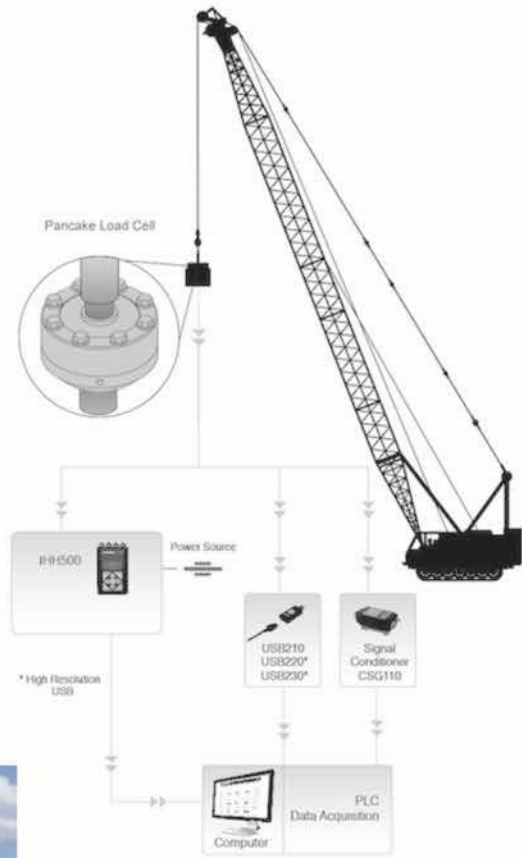

LOADCELLS TRANSDUCERS

SALES & RENTAL

Our products range from simple load cells to complete monitoring and control systems.

APMS specialize in the supply and rental of Load Cells, Transducers, Instrumentation and associated accessories.

If you are experiencing problems with existing equipment or have a new requirement, APMS staff can provide troubleshooting services, repair, installation, calibration and solutions.

Applications include: Portable weighing systems / crane safety & load monitoring / winch monitoring / mooring systems / tank weighing / data logging and more.