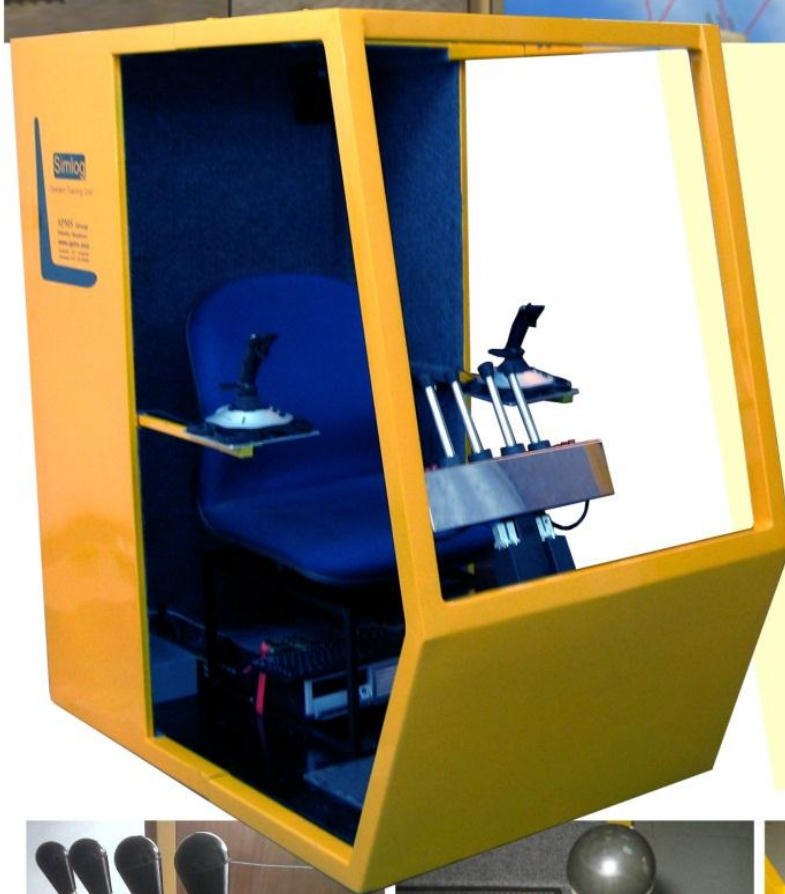

# SIMULATOR

SIMLOG PERSONAL SIMULATOR

REALISTIC SIMULATION PRACTICE  
FOR ALL CRANE FUNCTIONS

Simlog produce Personal Simulator to finally provide effective and affordable 3D simulation for heavy operators in the crane/construction, forestry and mining industries.

APMS Supply the Simlog simulator in an mock up Operator cabin with all components ready to meet your training needs.

## CRANE OPERATOR TRAINING UNIT

Simlog simulator Benefits:

Spend time getting the practical without the risk  
Wider range on lift tasks

Machines and staff are not tied up

Report generated includes full summary

## BENEFIT

SPEND TIME GETTING THE  
PRACTICAL WITHOUT THE RISK  
WIDER RANGE ON LIFT TASKS  
MACHINES AND STAFF ARE NOT TIED UP  
REPORT GENERATED INCLUDES  
FULL SUMMARY

APMS Produce Personal Simulator to finally provide effective and affordable simulator for heavy operators in the crane/ construction, mining and forestry industries. APMS produce Simulators in an realistic Operator Cabin with all components and controls ready to meet your training needs.