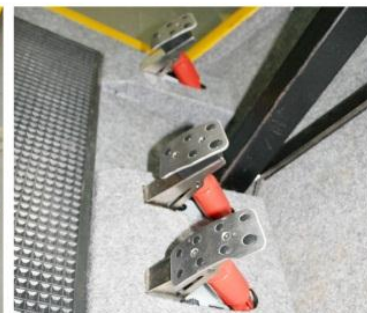

# SIMULATOR

SIMLOG PERSONAL SIMULATOR

REALISTIC SIMULATION PRACTICE  
FOR ALL CRANE FUNCTIONS

Simlog produce Personal Simulator to finally provide effective and affordable 3D simulation for heavy operators in the crane/construction, forestry and mining industries.

## CRANE OPERATOR TRAINING UNIT

Simlog simulator Benefits:

Spend time getting the practical without the risk  
Wider range on lift tasks

Machines and staff are not tied up

Report generated includes full summary